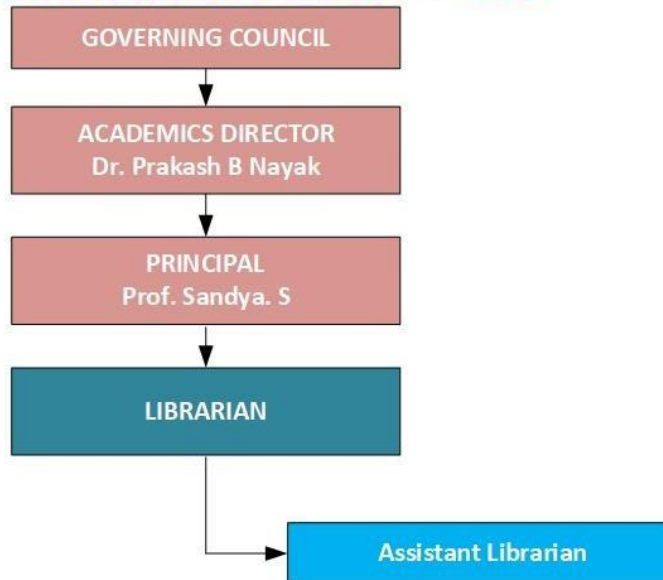

KOSHYS
INSTITUTE OF MANAGEMENT STUDIES
Librarian Committee 2022 - 2023

DIRECTOR
KOSHYS INSTITUTE OF MANGEMENT STUDIES
31/1, Kadusonnappanahalli,
Kannur Po, Hennur-Bagalur Road,
Bangalor-562 149